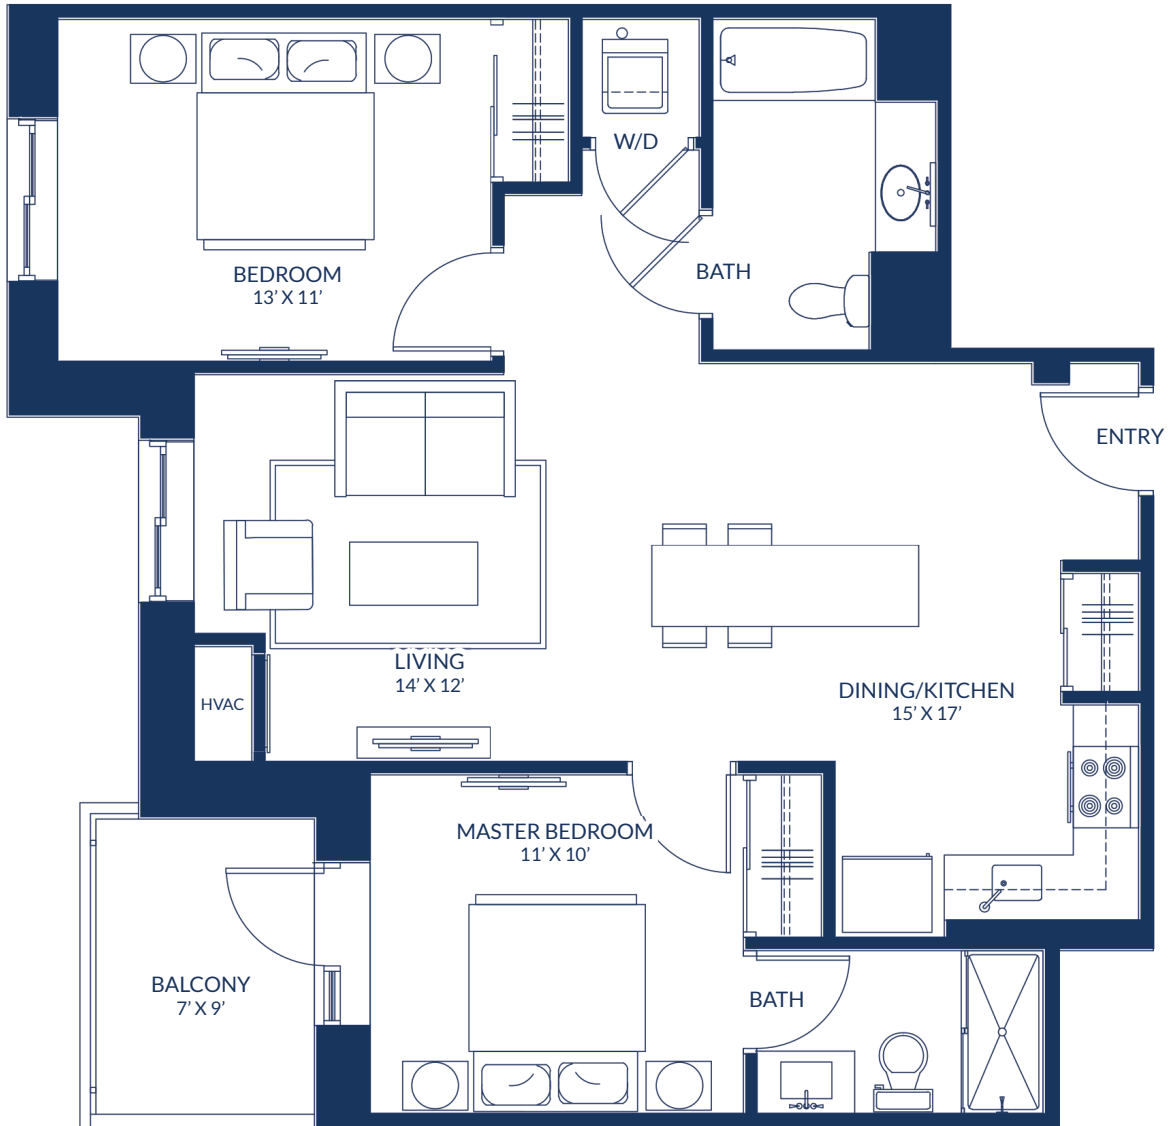

Pearl

Two Bedroom
1015 sq/ft

Residences

AT KANATA LAKES

www.kanatalakesresidences.com

613.270.2052

2110-61%\$

Vermilion