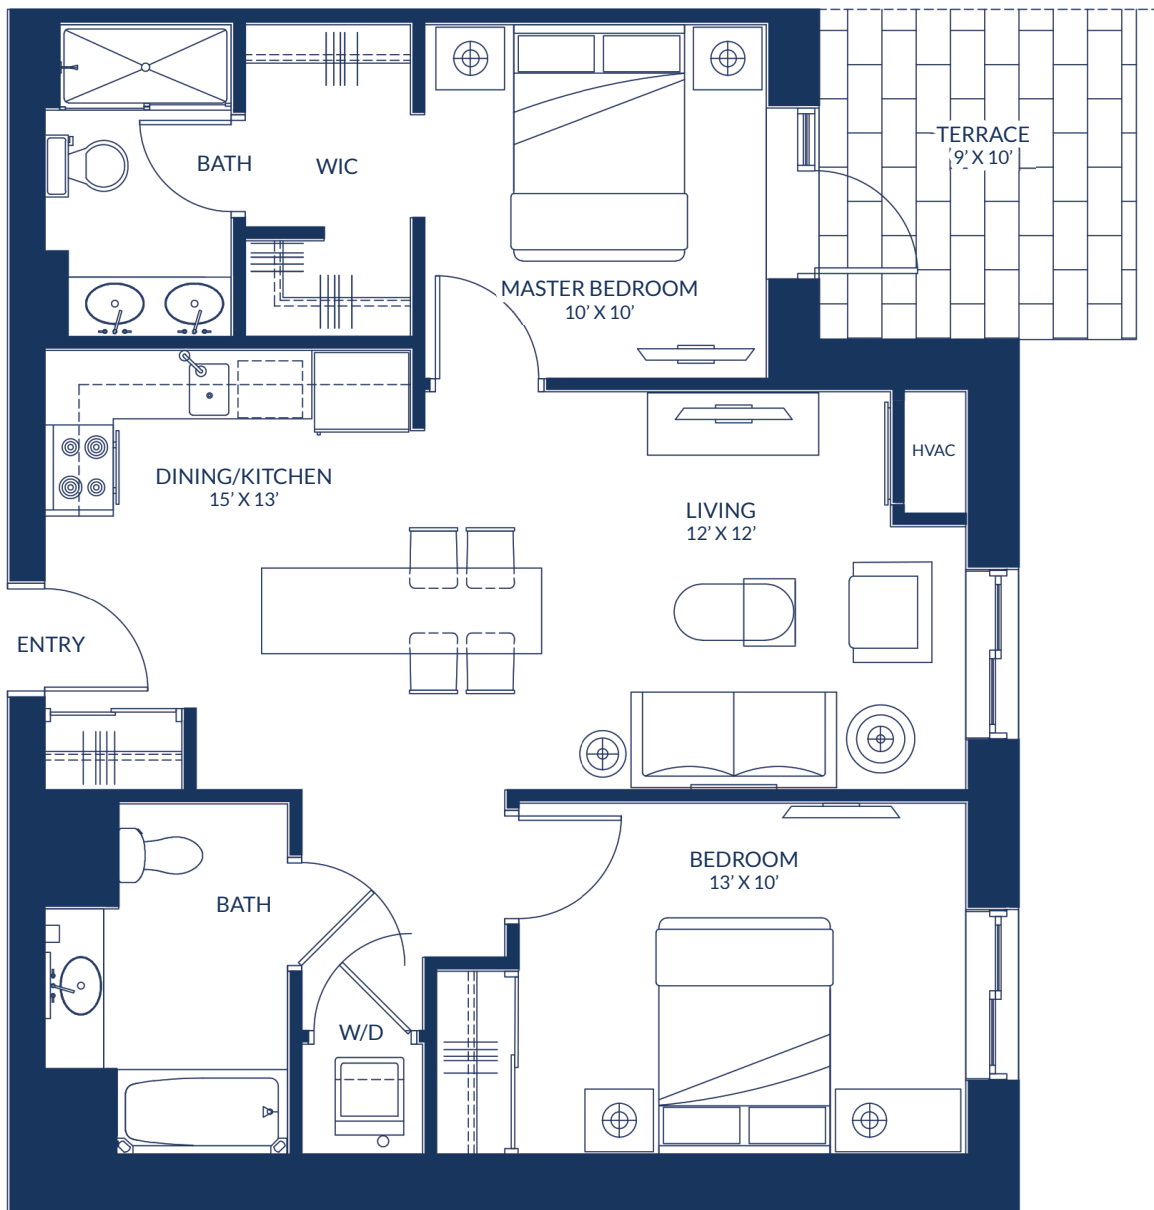

Residences

AT KANATA LAKES

KanataLakesResidences.com
613.266.4261