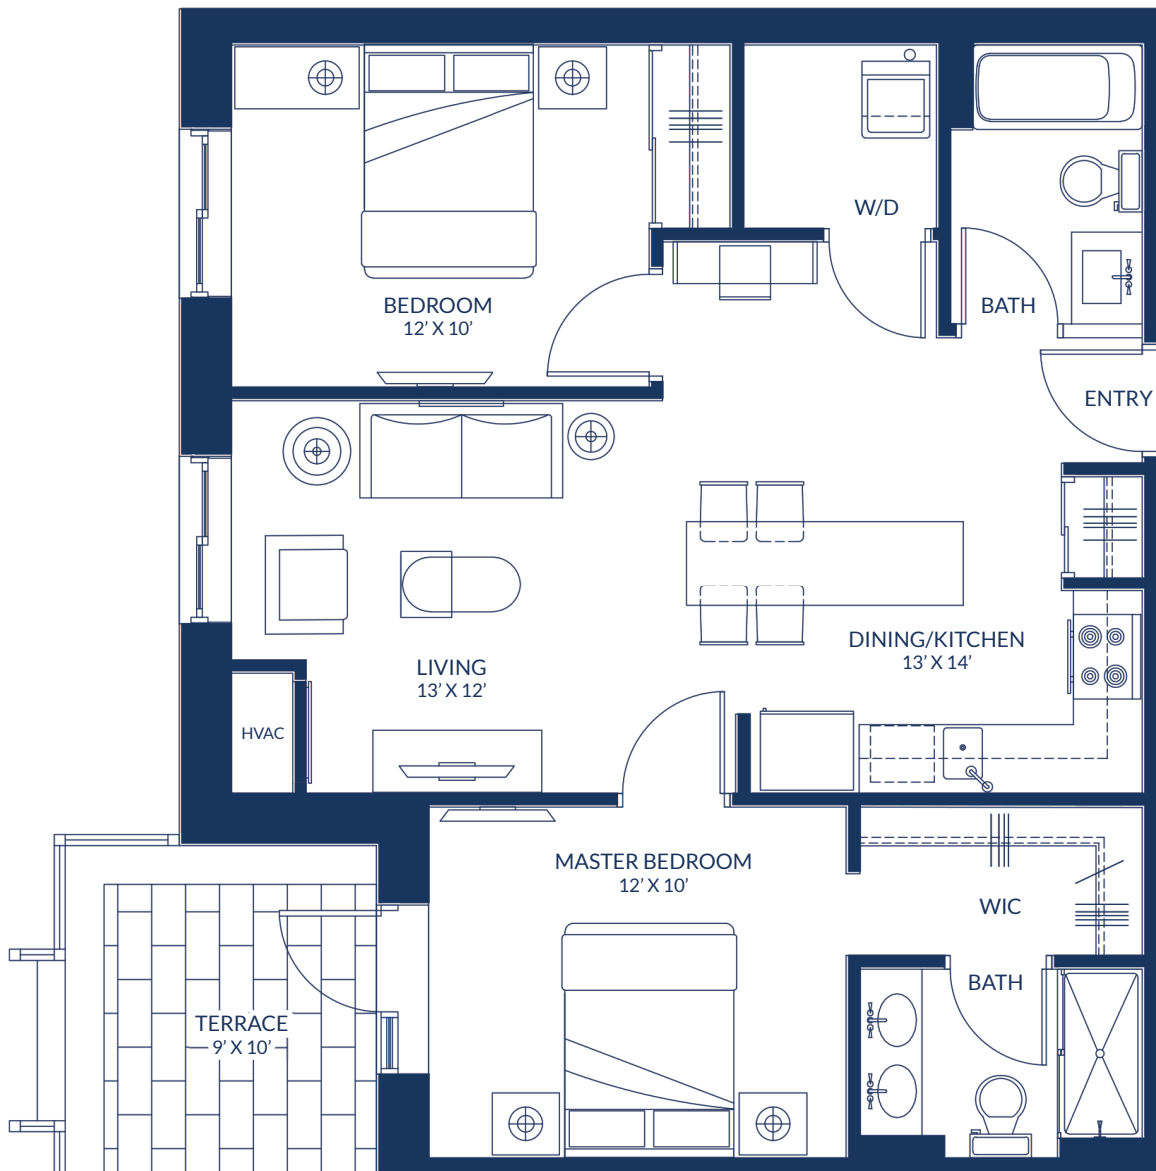

Lilac

Two Bedroom
1010 sq/ft

Residences

AT KANATA LAKES

KanataLakesResidences.com
613.266.4261

1106-1108

Ocean

Two Bedroom
995 sq/ft