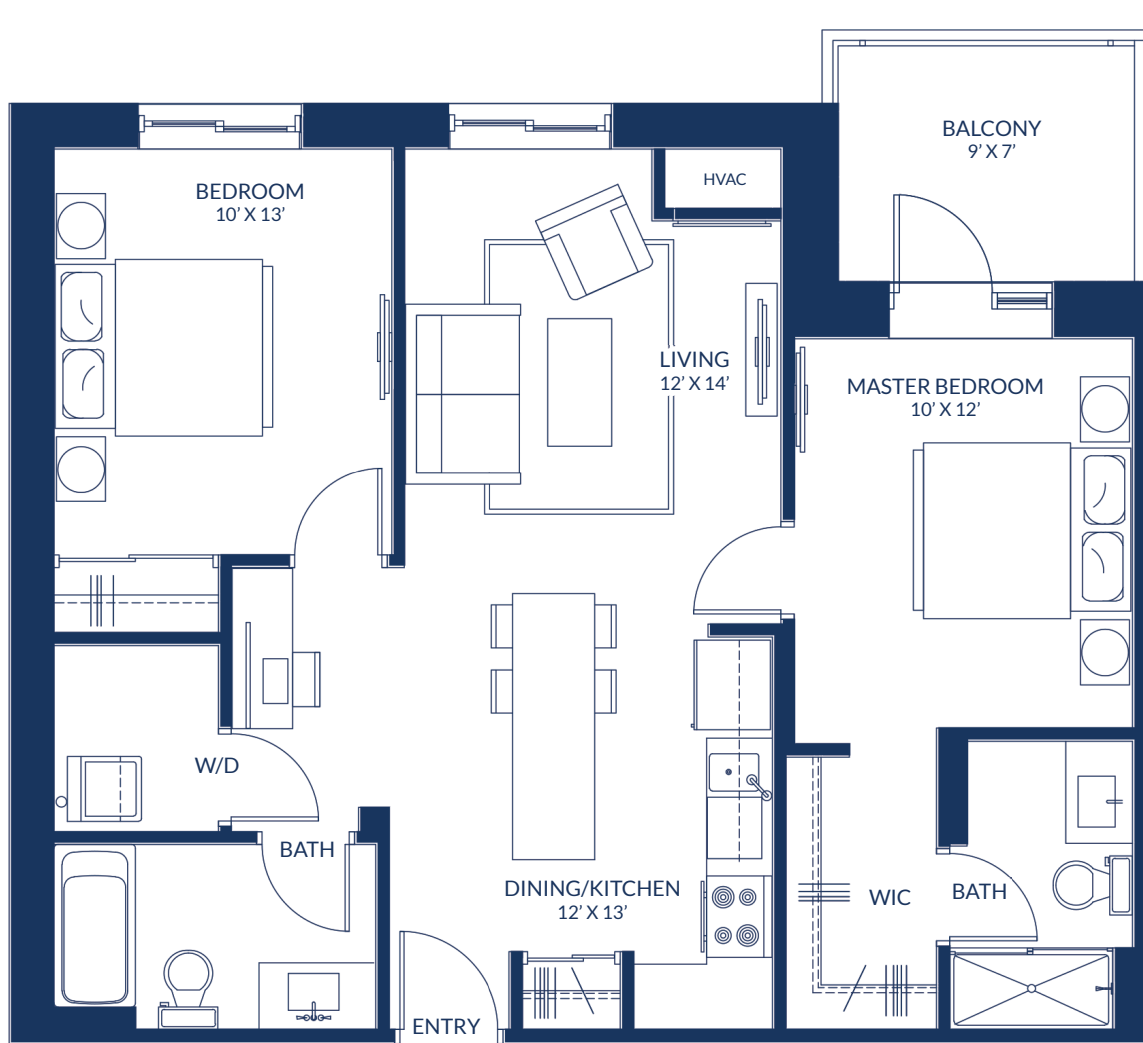

Pearl

Two Bedroom
1015 sq/ft

Residences

AT KANATA LAKES

www.kanatalakesresidences.com

613.270.2052

2110-61%\$

Vermilion

Two Bedroom
1027 sq/ft

Residences

AT KANATA LAKES

www.kanatalakesresidences.com

613.270.2052

2%1-61%

Ivory

Two Bedroom
997 sq/ft