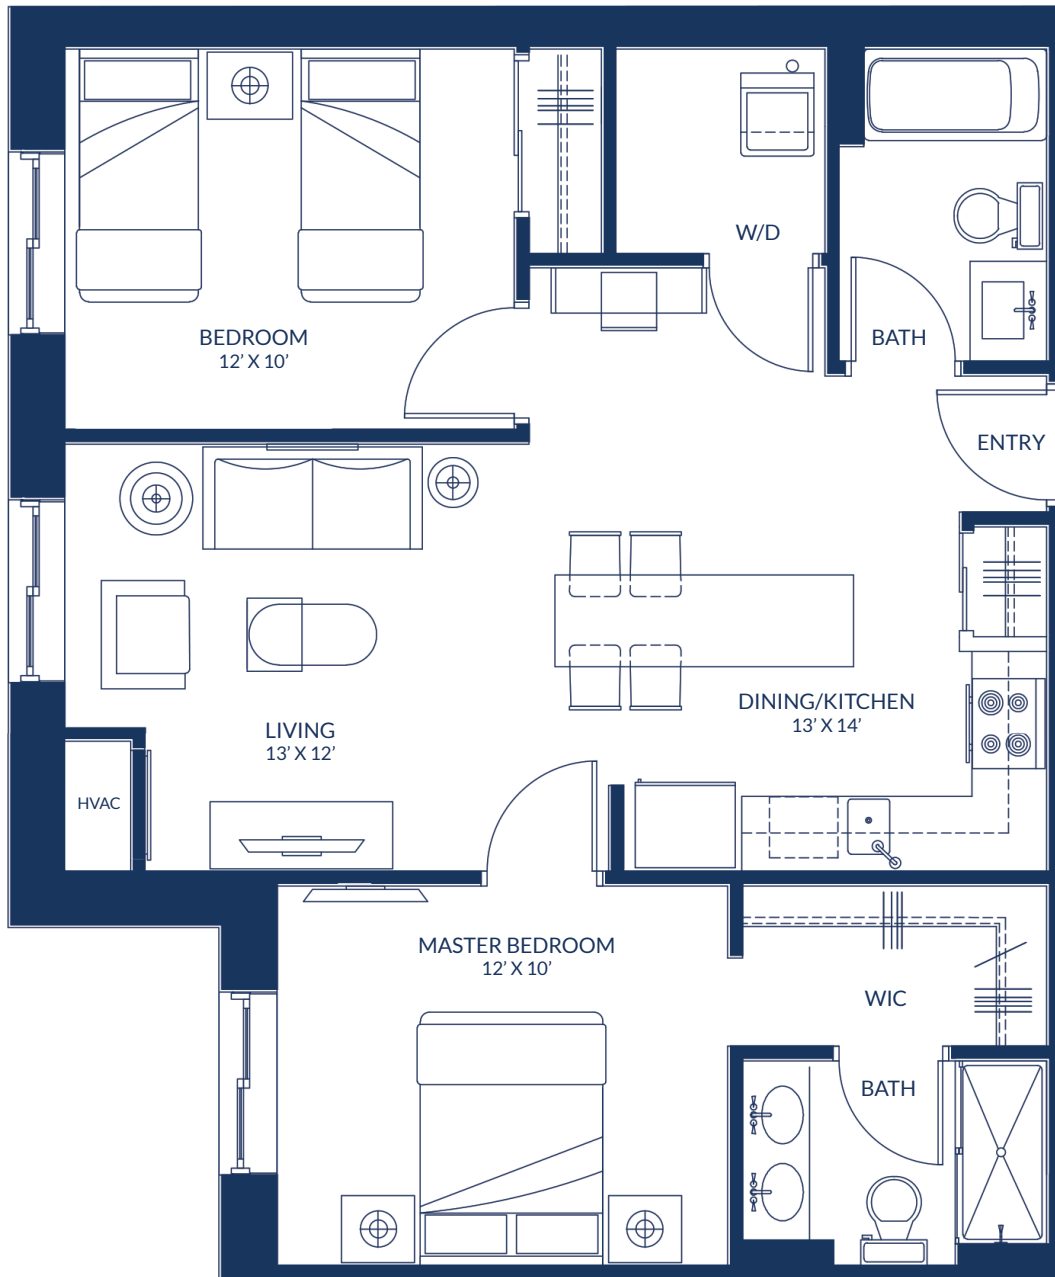

Residences

AT KANATA LAKES

www.kanatalakesresidences.com

613-270-2052