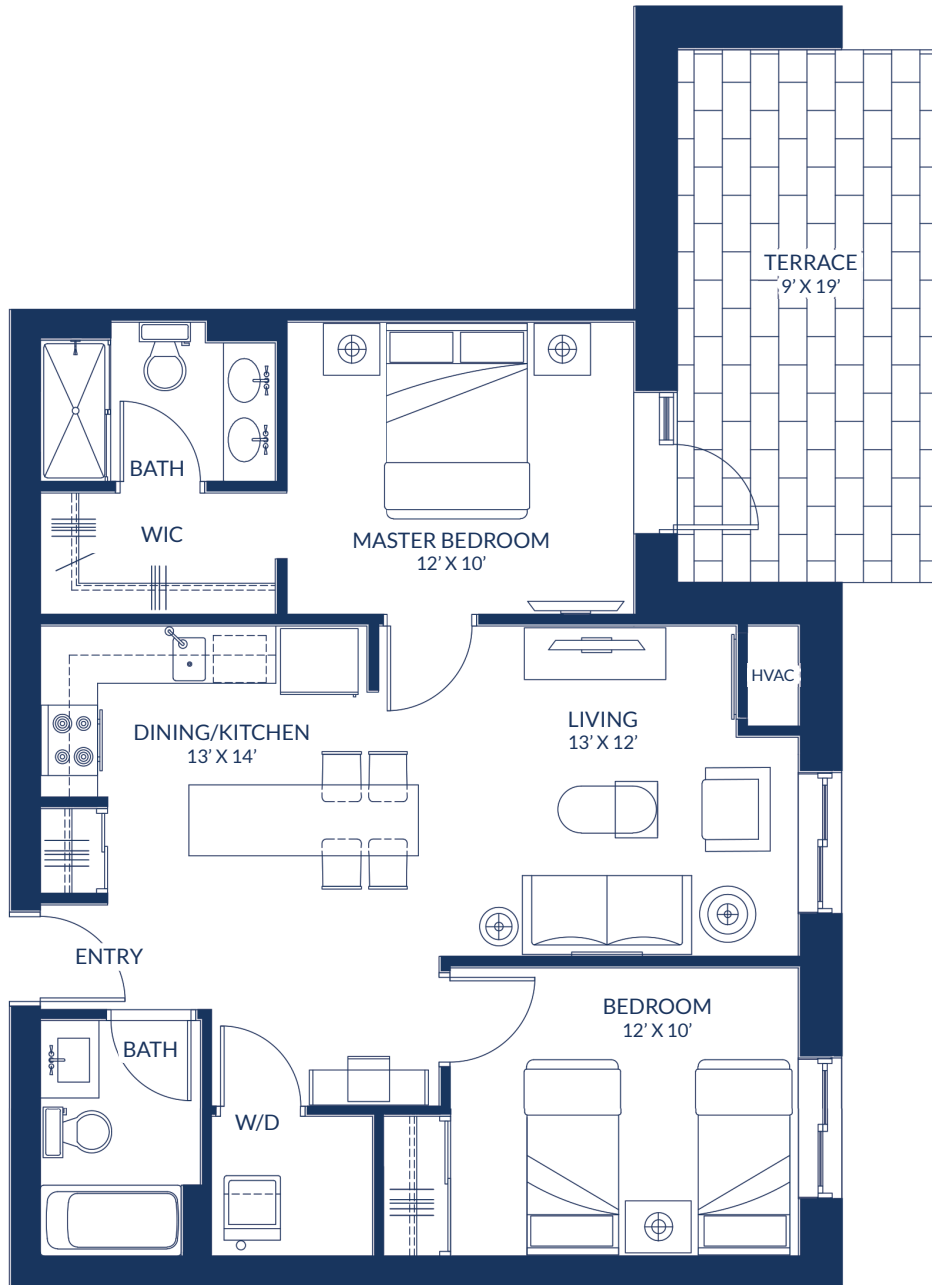

Residences

AT KANATA LAKES

www.kanatalakesresidences.com

613-270-2052