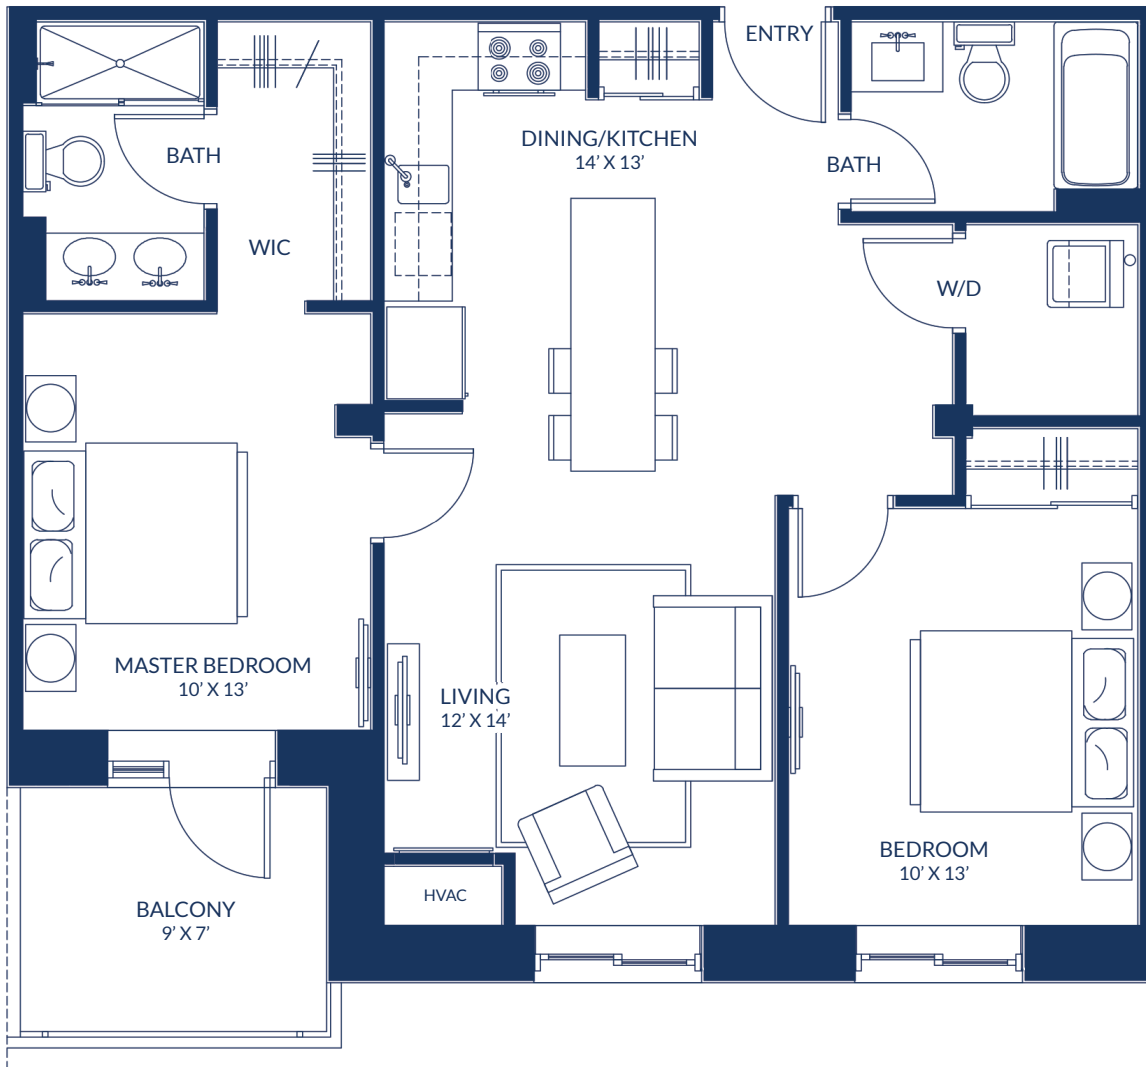

Residences

AT KANATA LAKES

www.kanatalakesresidences.com

613.270.2052