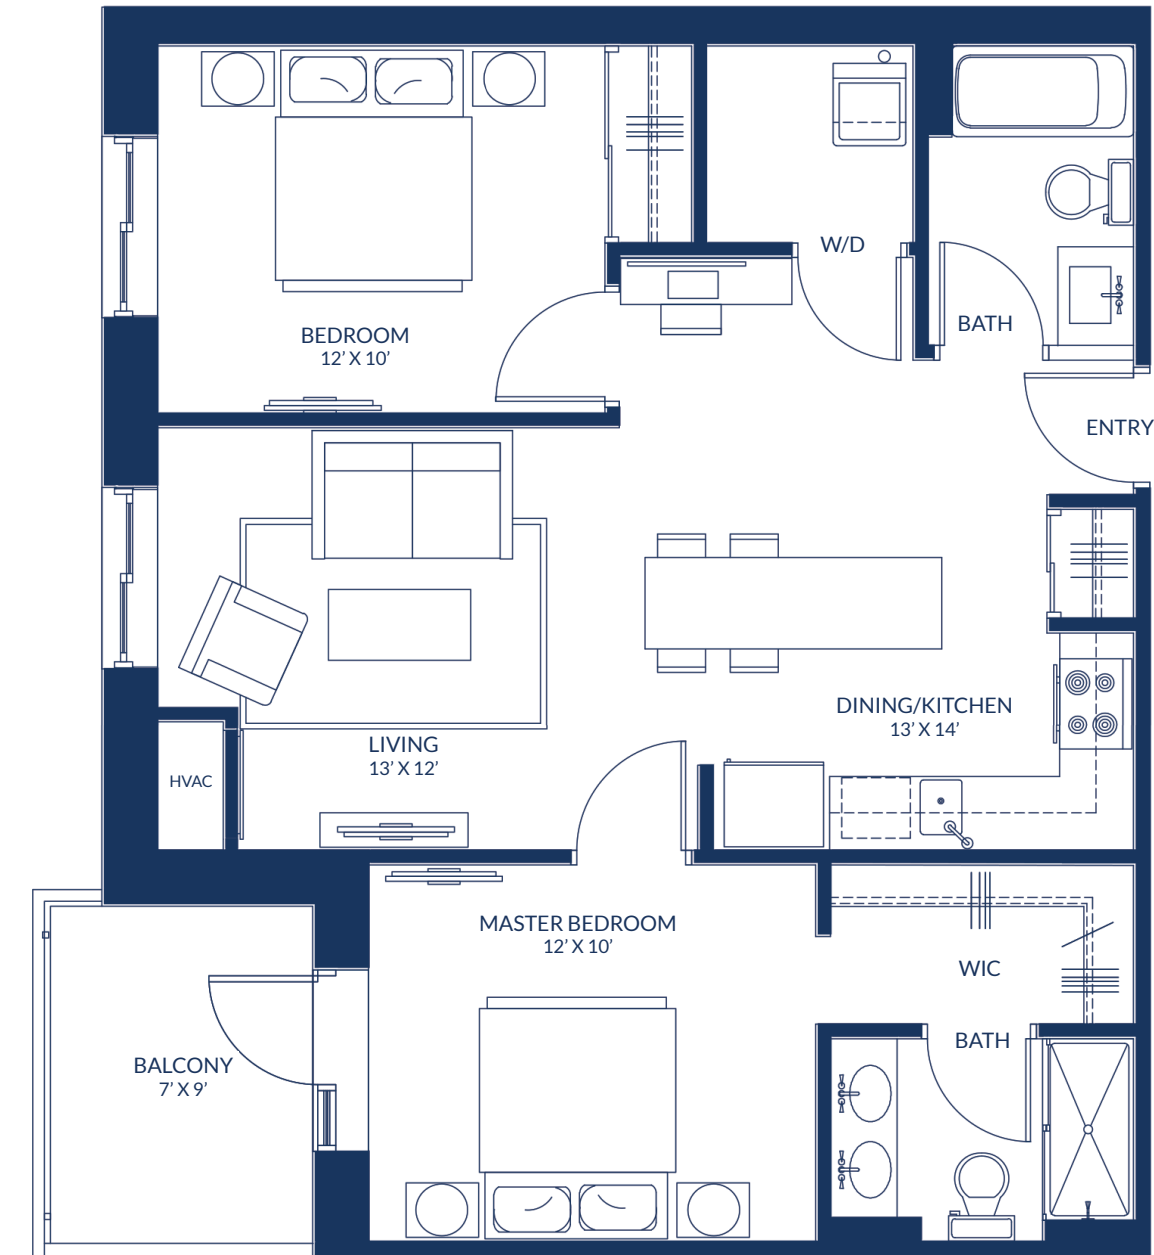

613.270.2052

2106-6106
2108-6108

Iris

Two
Bedroom 978
sq/ft

Residences

AT KANATA LAKES

www.kanatalakesresidences.com

613.270.2052