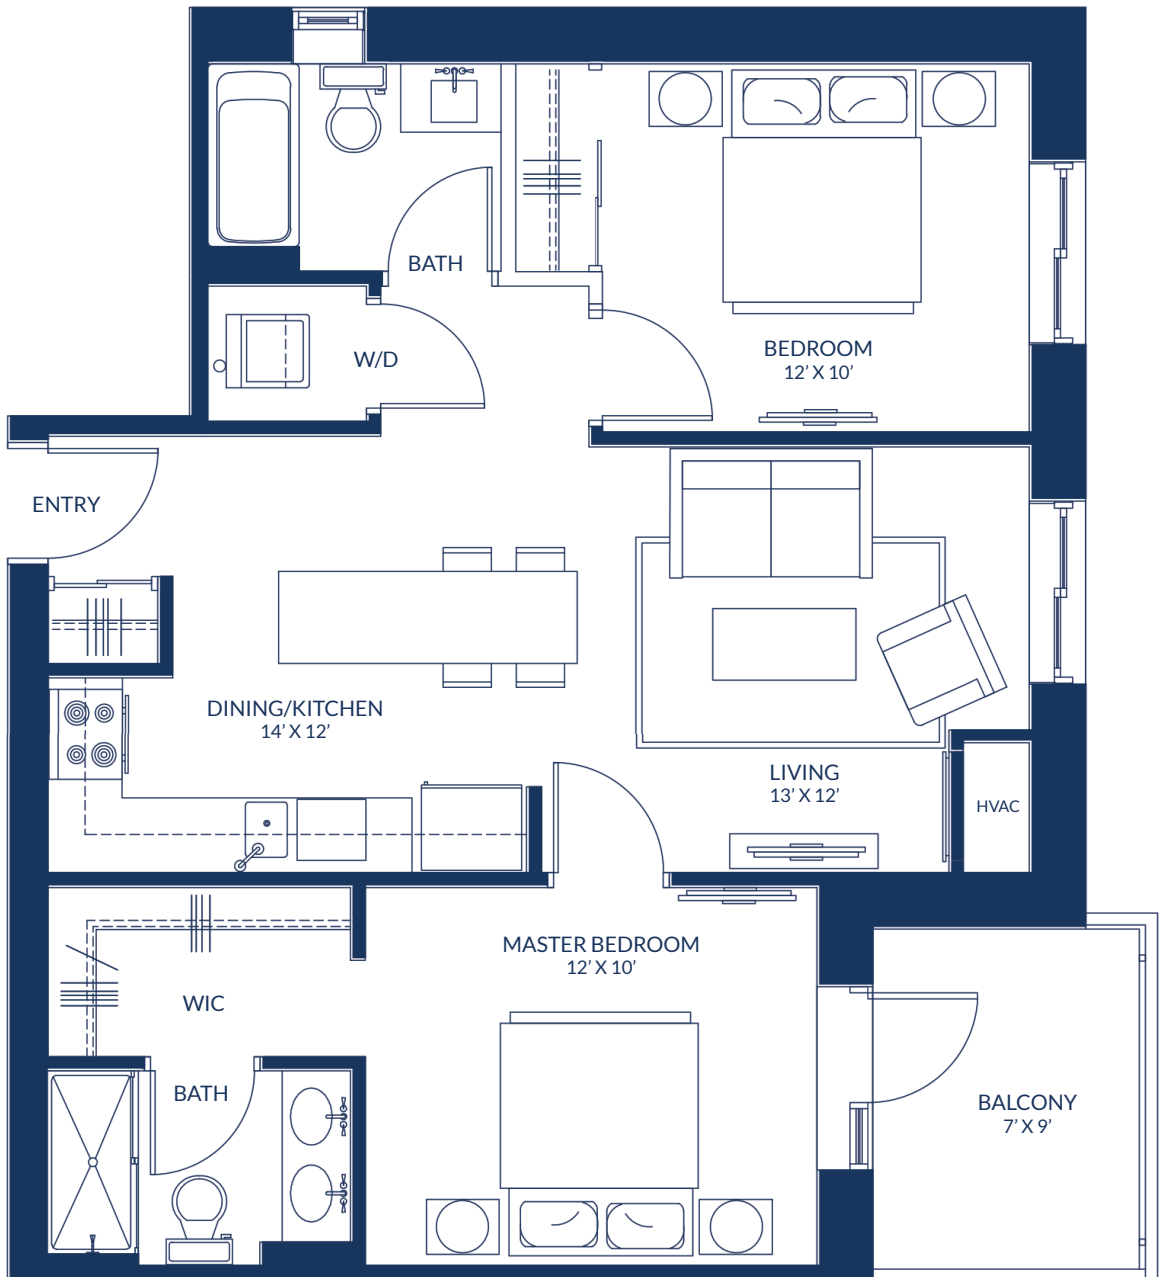

Residences

AT KANATA LAKES

www.kanatalakesresidences.com

613.270.2052

2101-6101

Auburn

Two Bedroom
1024 sq/ft

Residences