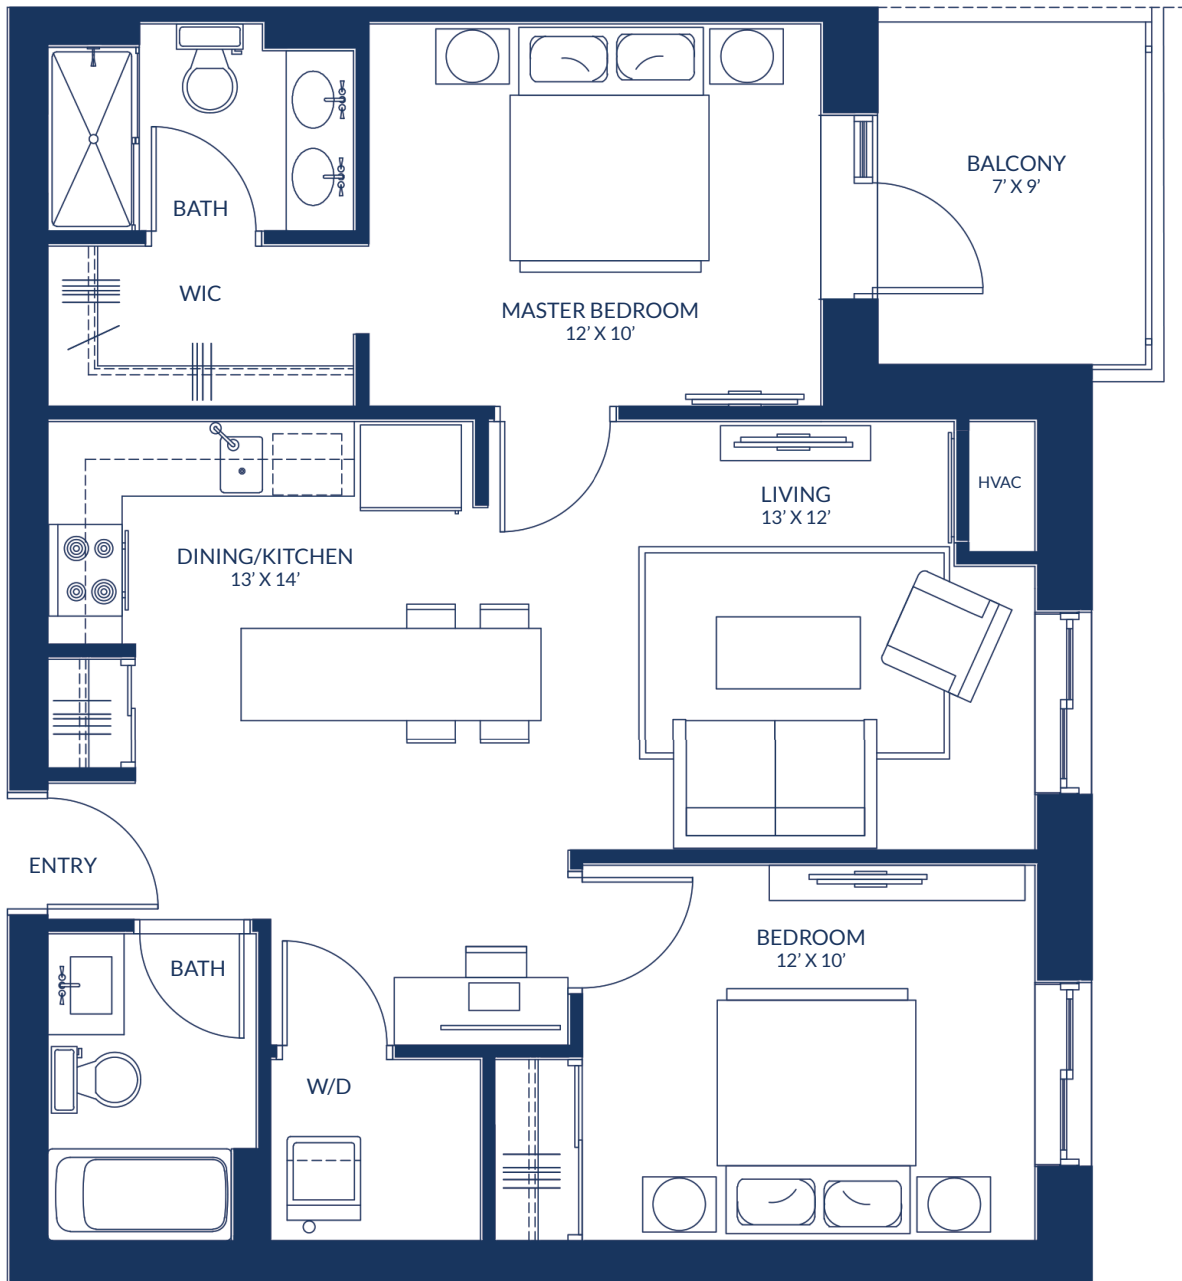

Residences

AT KANATA LAKES

www.kanatalakesresidences.com

613.270.2052