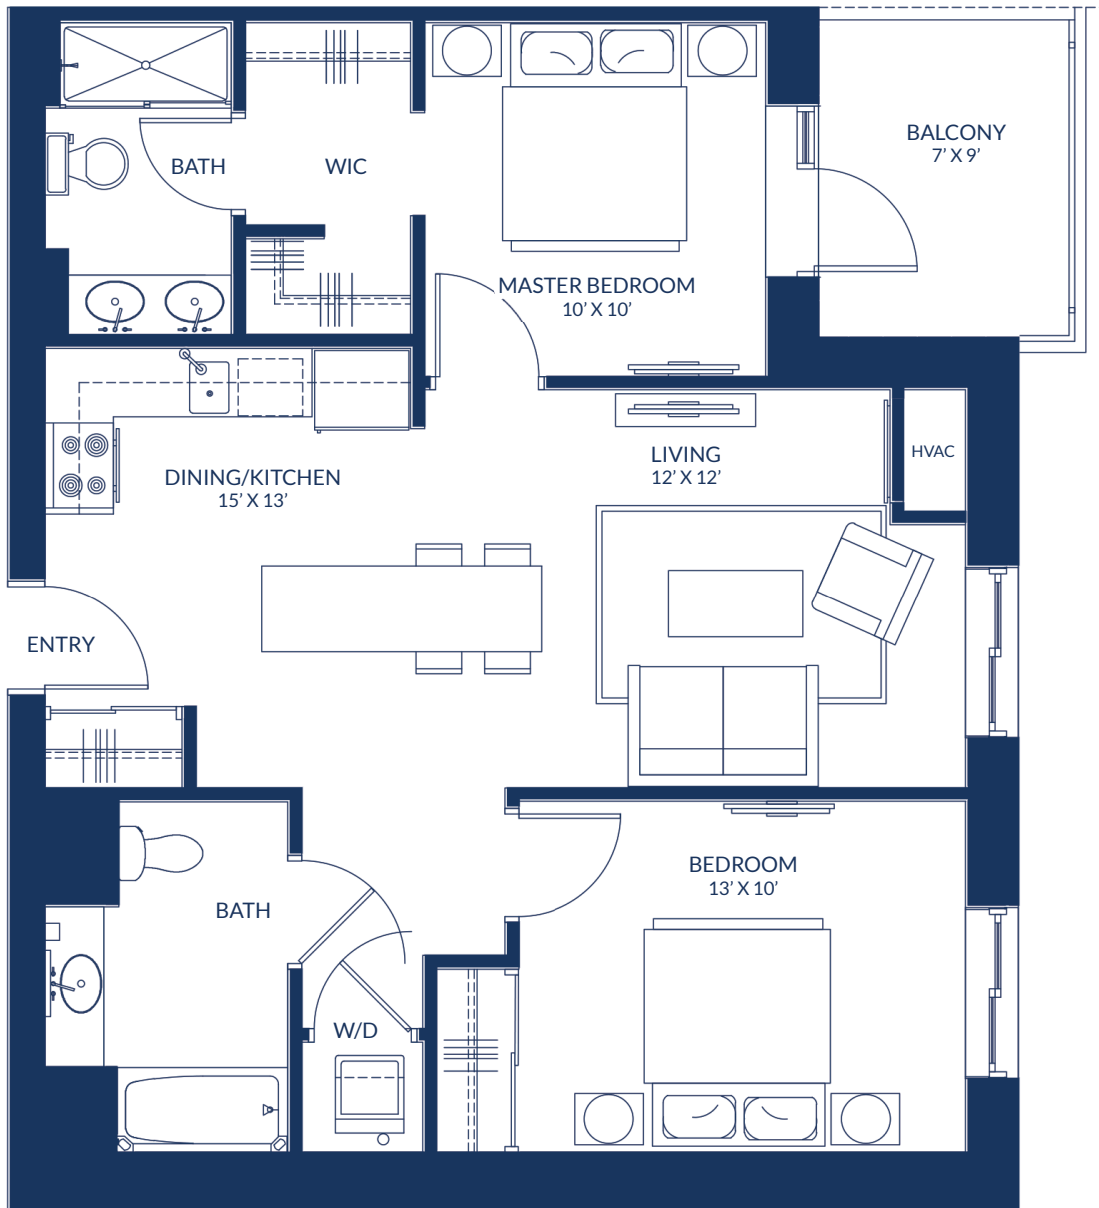

613.270.2052

2106-6106
2108-6108

Iris

Two
Bedroom 978
sq/ft

Residences

AT KANATA LAKES

www.kanatalakesresidences.com

613.270.2052