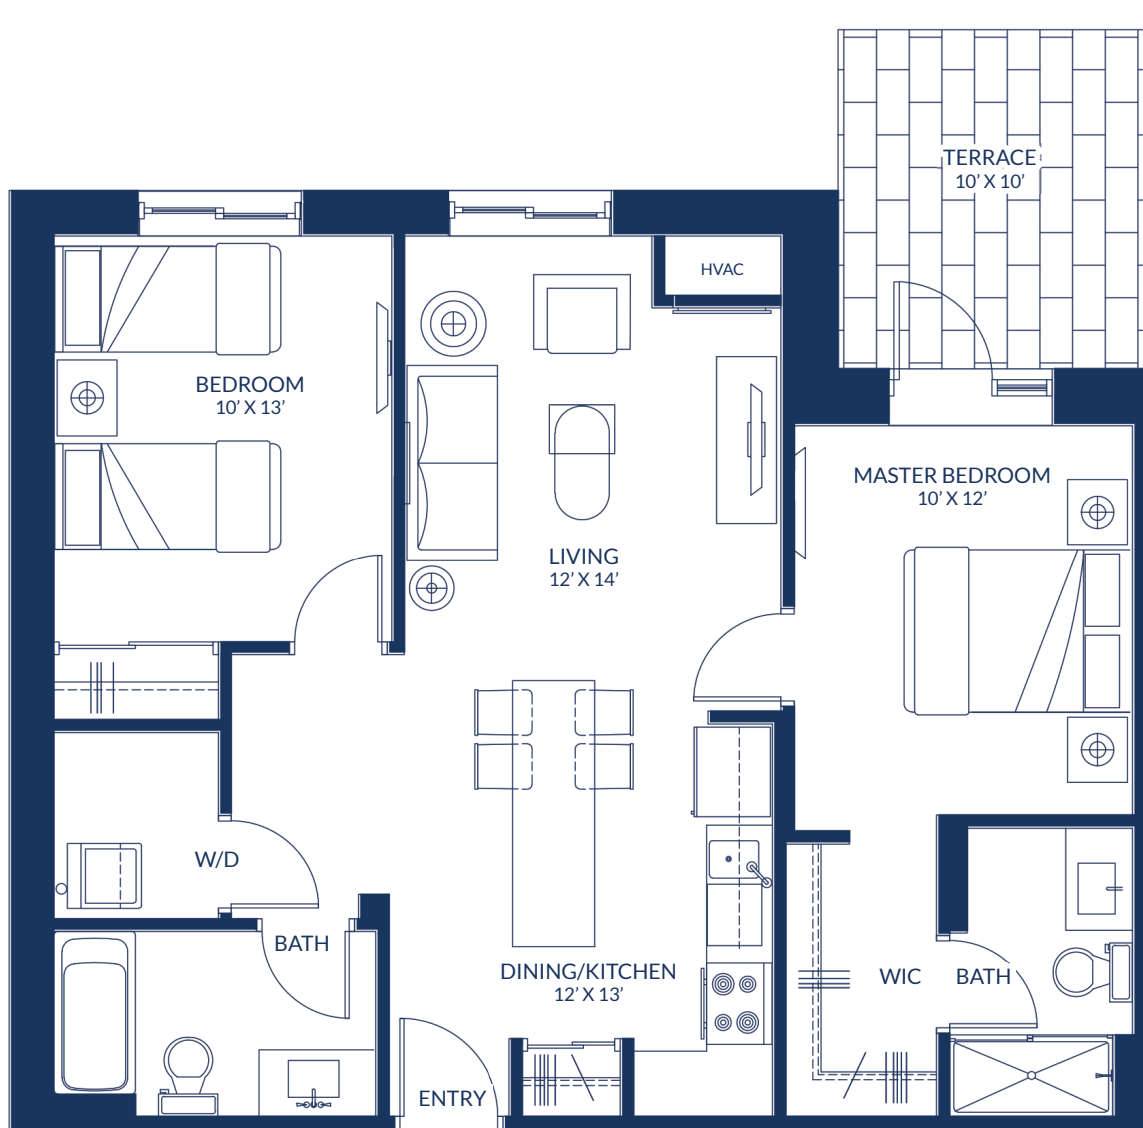

Residences

AT KANATA LAKES

KanataLakesResidences.com
613.266.4261