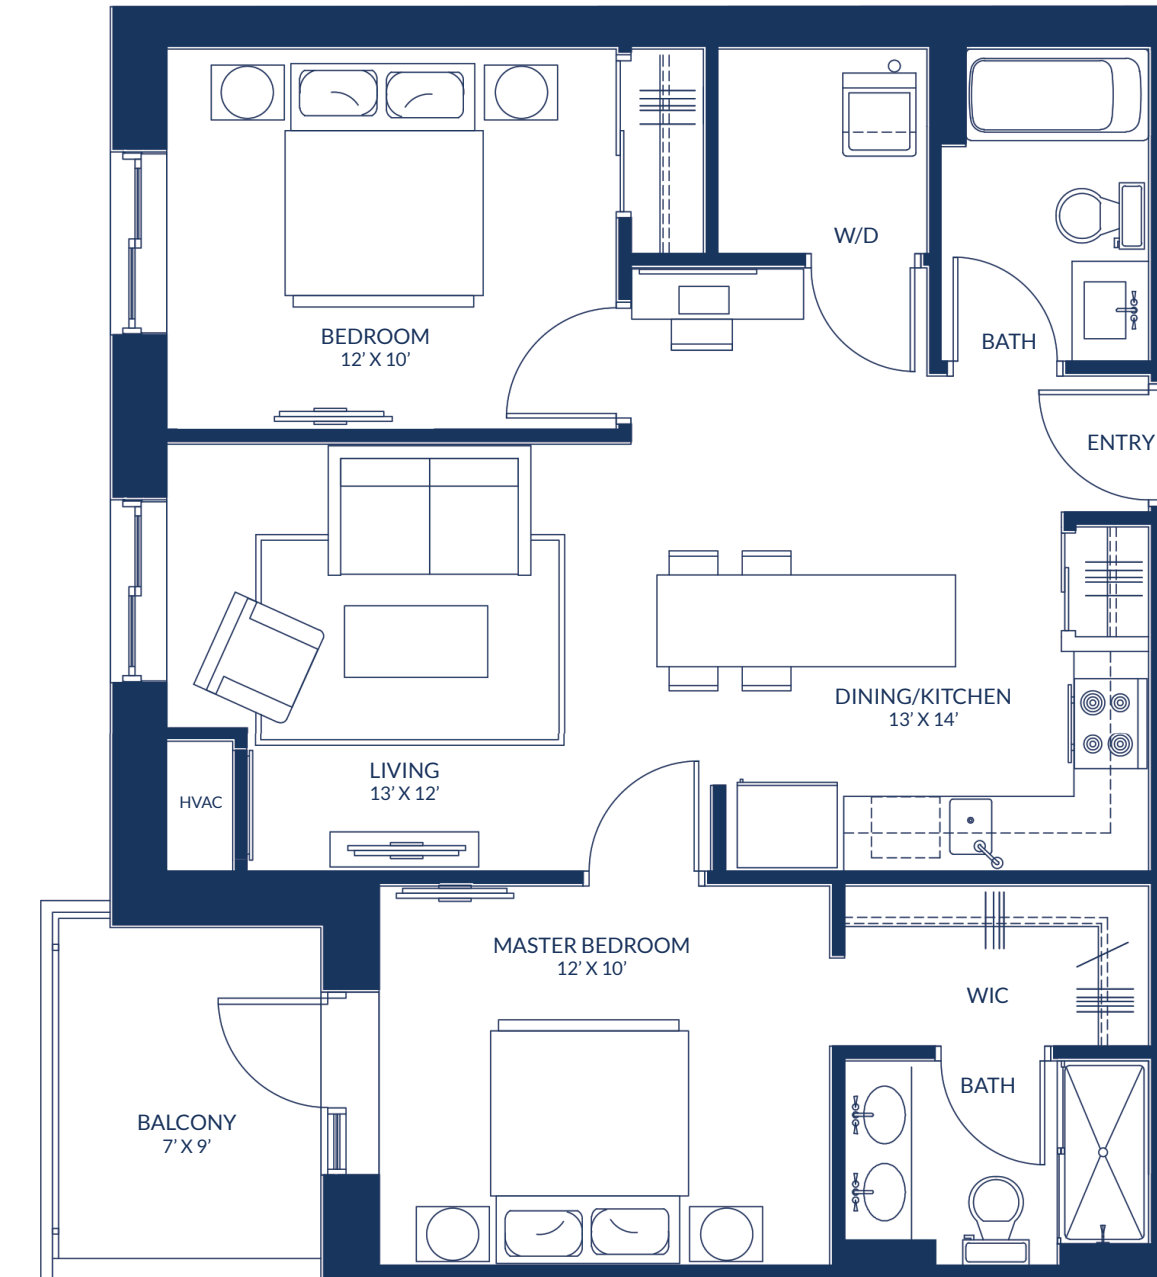

Residences

AT KANATA LAKES

www.kanatalakesresidences.com

613.270.2052

2101-6101

Auburn

Two Bedroom
1024 sq/ft

Residences

AT KANATA LAKES

www.kanatalakesresidences.com

613.270.2052

2102-6102
2104-6104

Ember

Two Bedroom
1002 sq/ft

Residences

AT KANATA LAKES

613.270.2052

2106-6106
2108-6108

Iris

Two
Bedroom 978
sq/ft

Residences

AT KANATA LAKES

www.kanatalakesresidences.com

613.270.2052