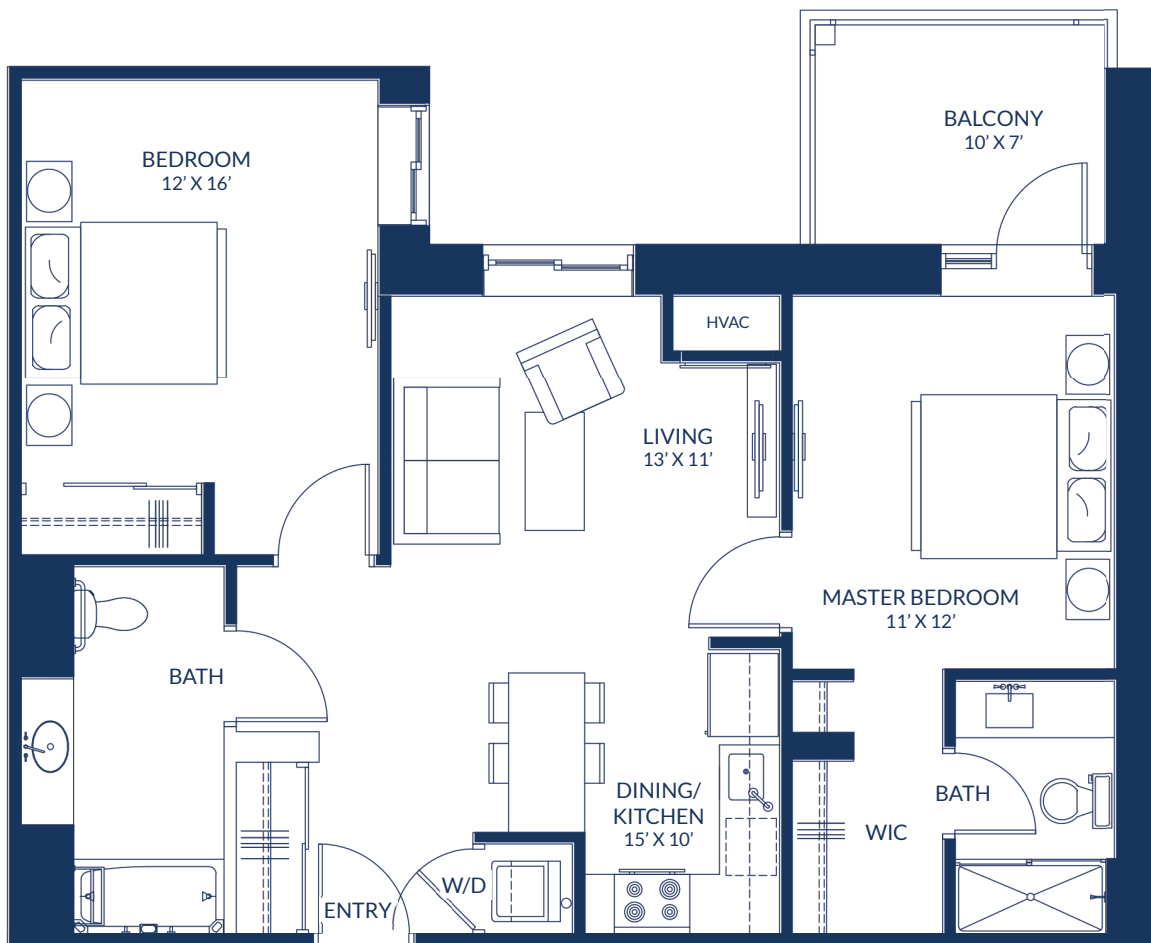

613.270.2052

2106-6106
2108-6108

Iris

Two
Bedroom 978
sq/ft

Residences

AT KANATA LAKES

www.kanatalakesresidences.com

613.270.2052

2107-6107

Carmine

Two Bedroom
1022 sq/ft

Residences

AT KANATA LAKES

www.kanatalakesresidences.com

613.270.2052

2109-610-

Pearl

Two Bedroom
1015 sq/ft

Residences

AT KANATA LAKES

www.kanatalakesresidences.com

613.270.2052

2110-61%\$

Vermilion