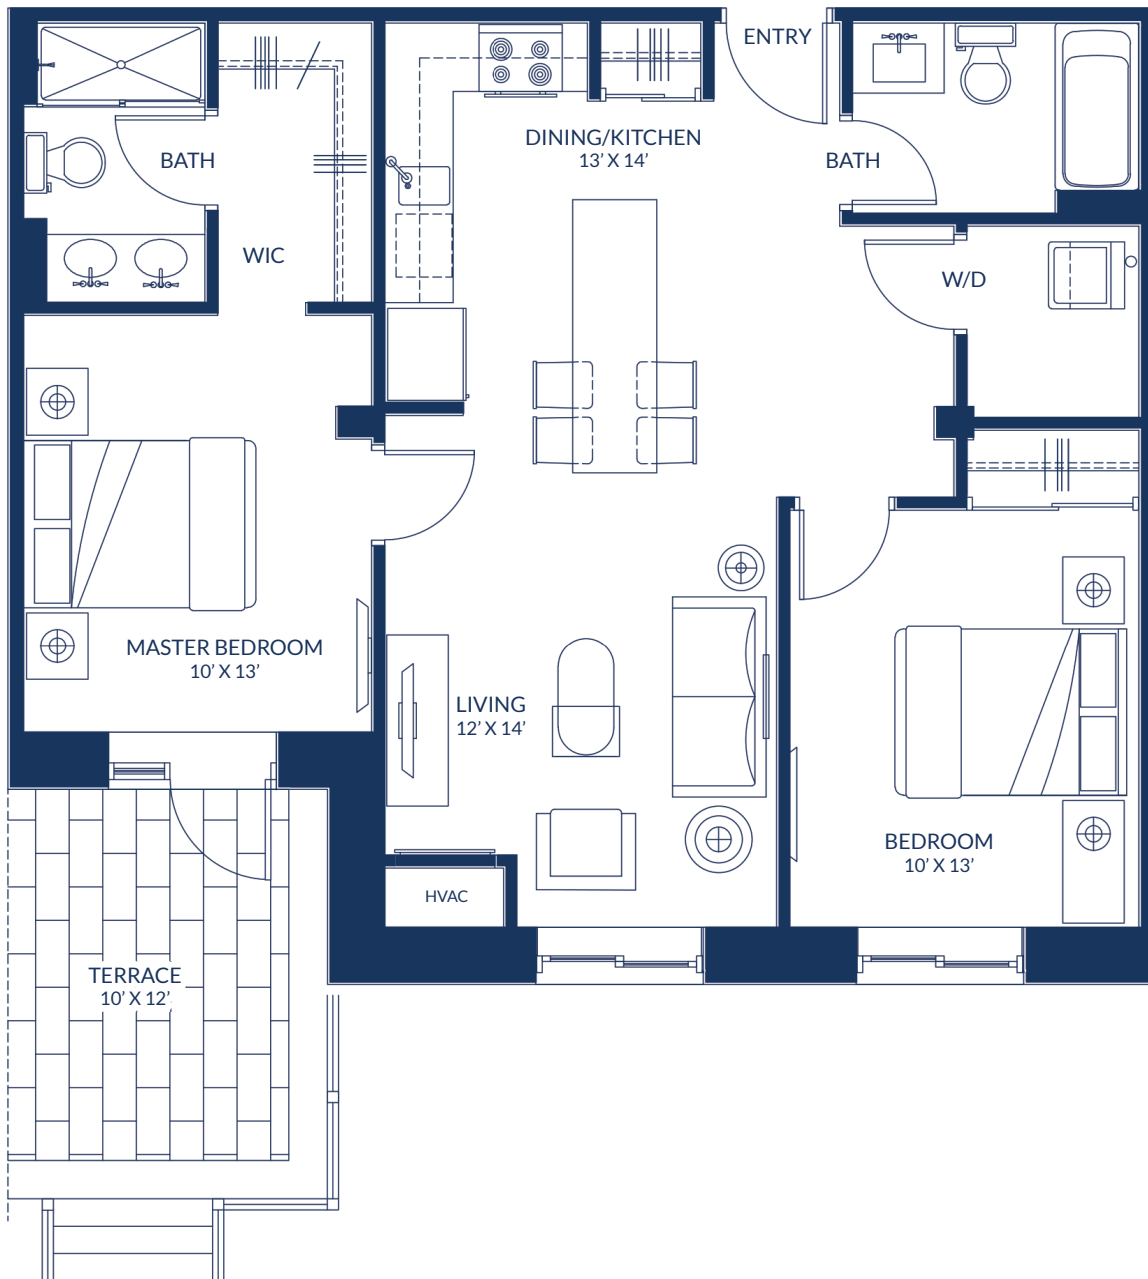

Residences

AT KANATA LAKES

KanataLakesResidences.com
613.266.4261