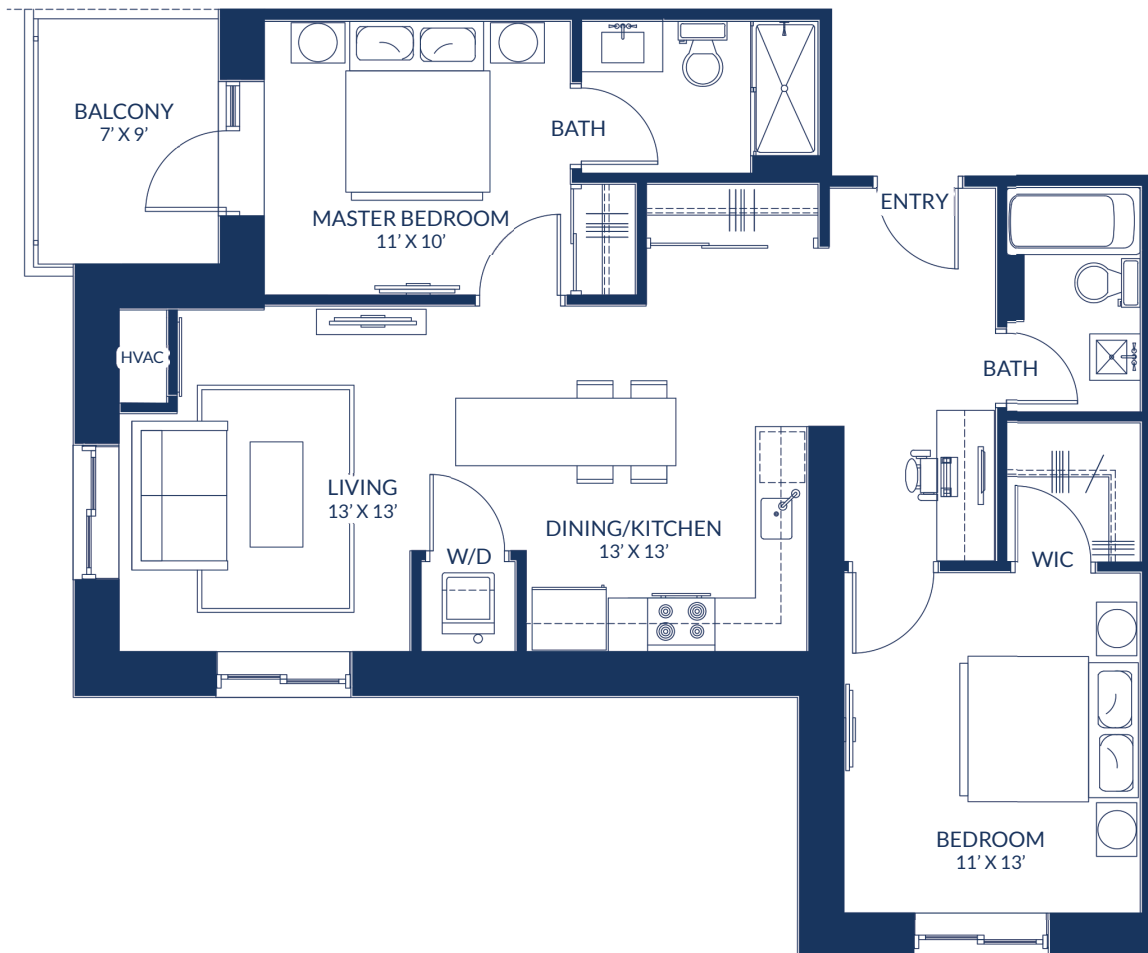

Residences

AT KANATA LAKES

www.kanatalakesresidences.com

613.270.2052