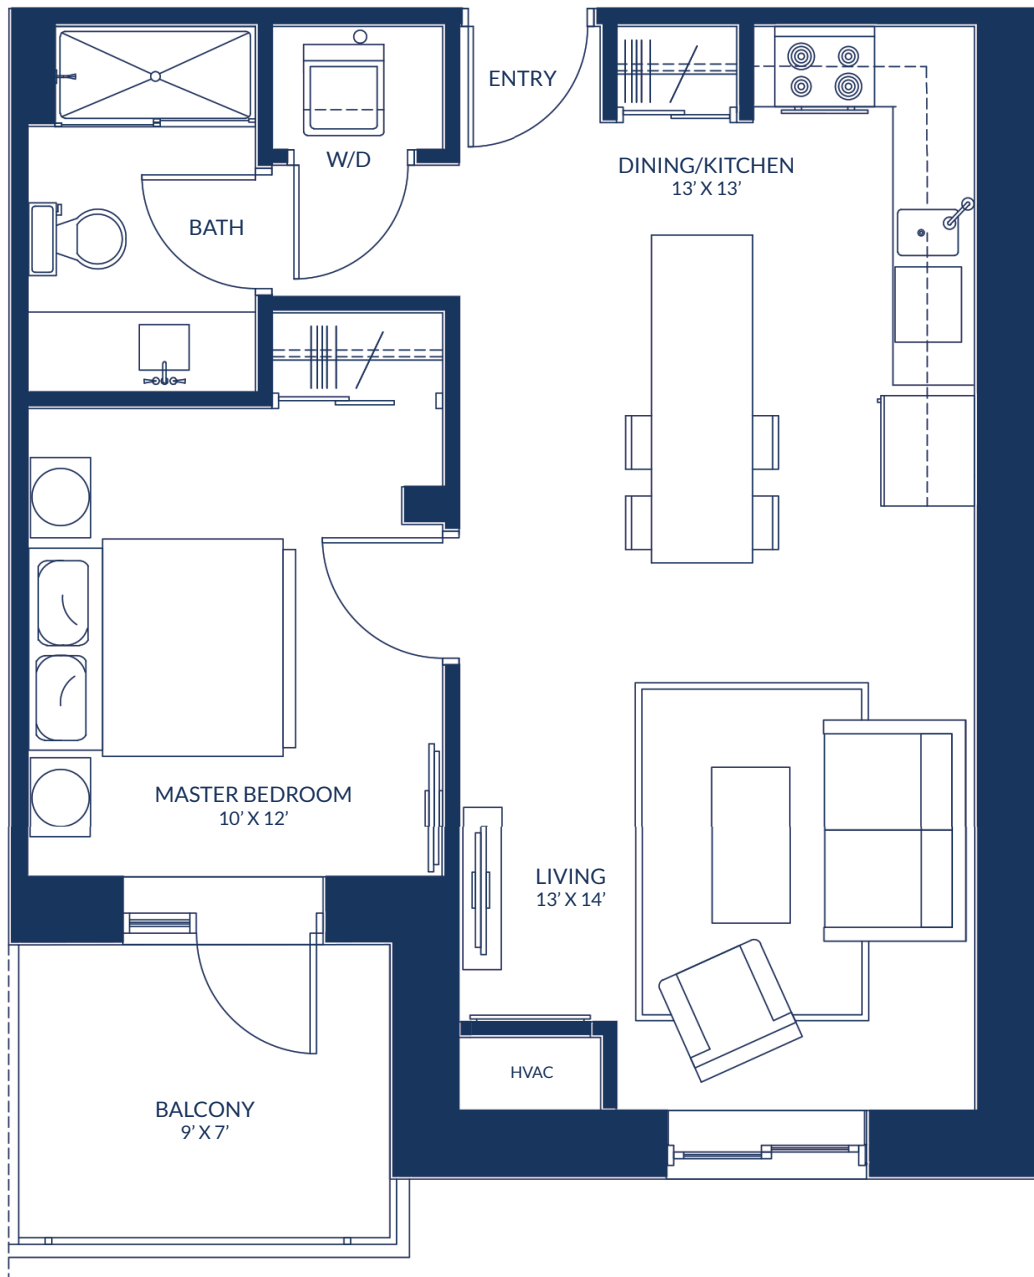

Residences

AT KANATA LAKES

www.kanatalakesresidences.com
613.266.4261

2113-6113
2115-6115

Coral

One Bedroom
730 sq/ft

Residences

AT KANATA LAKES

www.kanatalakesresidences.com
613.266.4261

2120/4120
6120
♿

Sage

One Bedroom
743 sq/ft

Residences

AT KANATA LAKES

KanataLakesResidences.com
613.266.4261

3120/5120

Saffron

One Bedroom
744 sq/ft

Residences

AT KANATA LAKES

www.kanatalakesresidences.com
613.266.4261

1110

Violette

C bY Bedroom
700 sq/ft