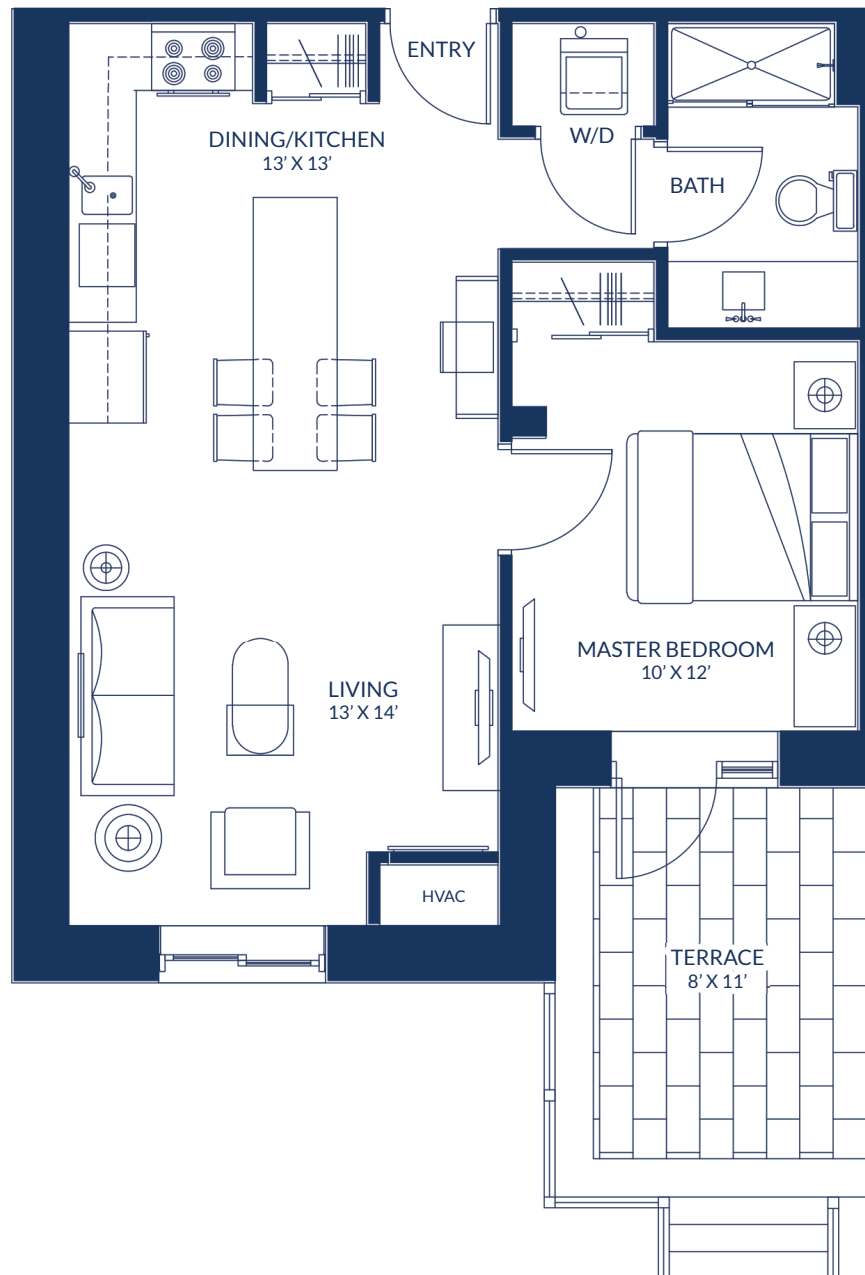

Saffron

One Bedroom
744 sq/ft

Residences

AT KANATA LAKES

www.kanatalakesresidences.com
613.266.4261

1110

Violette

C bY Bedroom
700 sq/ft

Residences

AT KANATA LAKES

www.kanatalakesresidences.com
613.266.4261

1113-1115

Carnation

One Bedroom
766 sq/ft

Residences

AT KANATA LAKES

www.kanatalakesresidences.com
613.266.4261

1114/1120

Hazel

One Bedroom
790 sq/ft