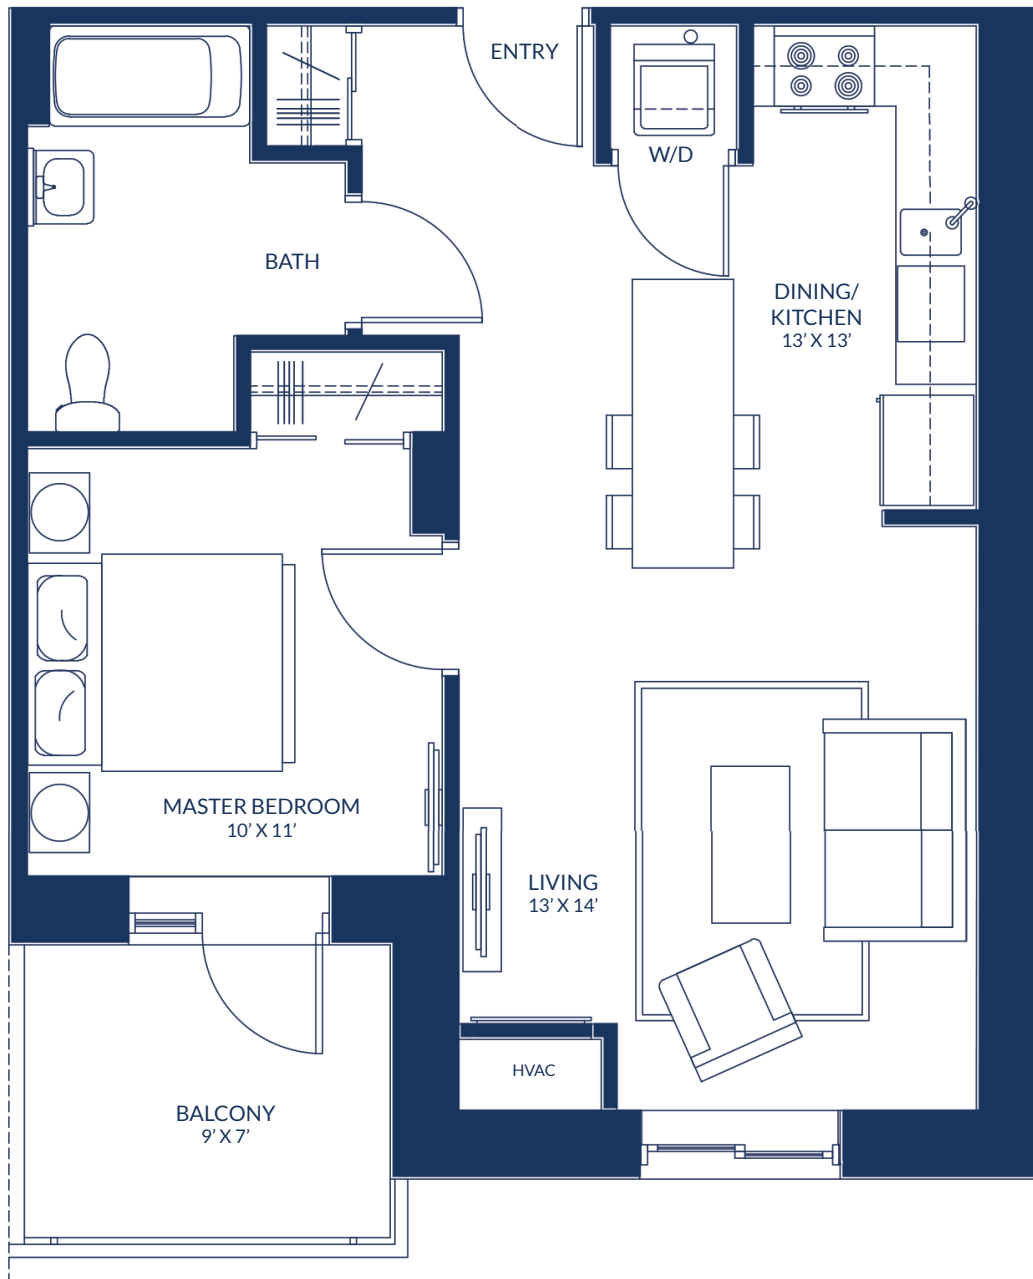

Residences

AT KANATA LAKES

www.kanatalakesresidences.com
613.266.4261

2113-6113
2115-6115

Coral

One Bedroom
730 sq/ft

Residences

AT KANATA LAKES

www.kanatalakesresidences.com
613.266.4261

2120/4120
6120
♿

Sage

One Bedroom
743 sq/ft

Residences

AT KANATA LAKES

KanataLakesResidences.com
613.266.4261

3120/5120