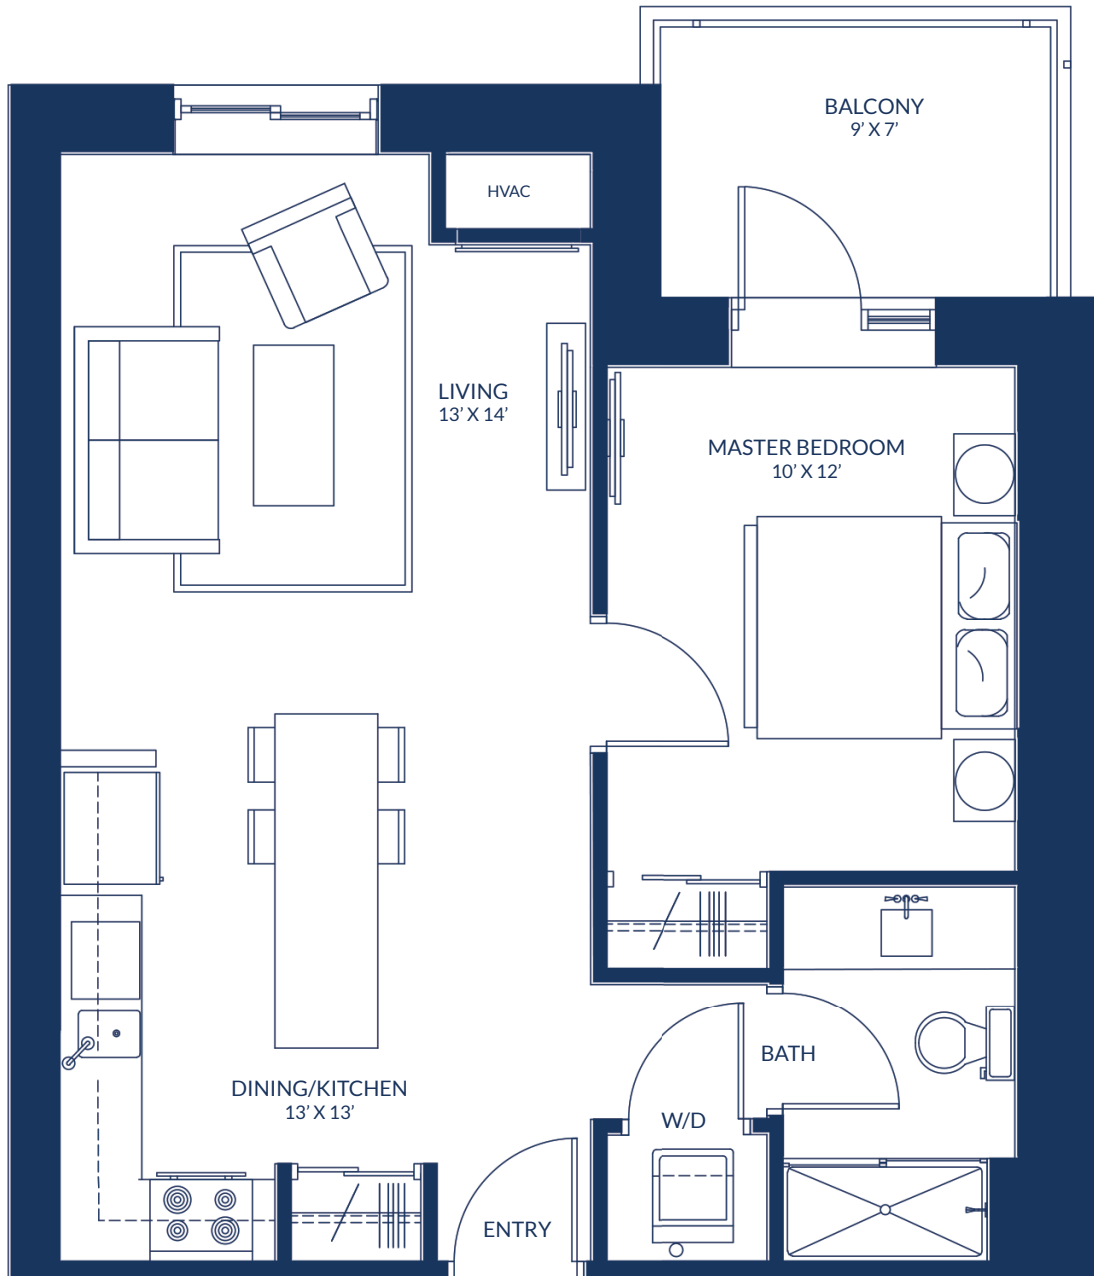

Residences

AT KANATA LAKES

www.kanatalakesresidences.com
613.266.4261

2113-6113
2115-6115

Coral

One Bedroom
730 sq/ft

Residences

AT KANATA LAKES