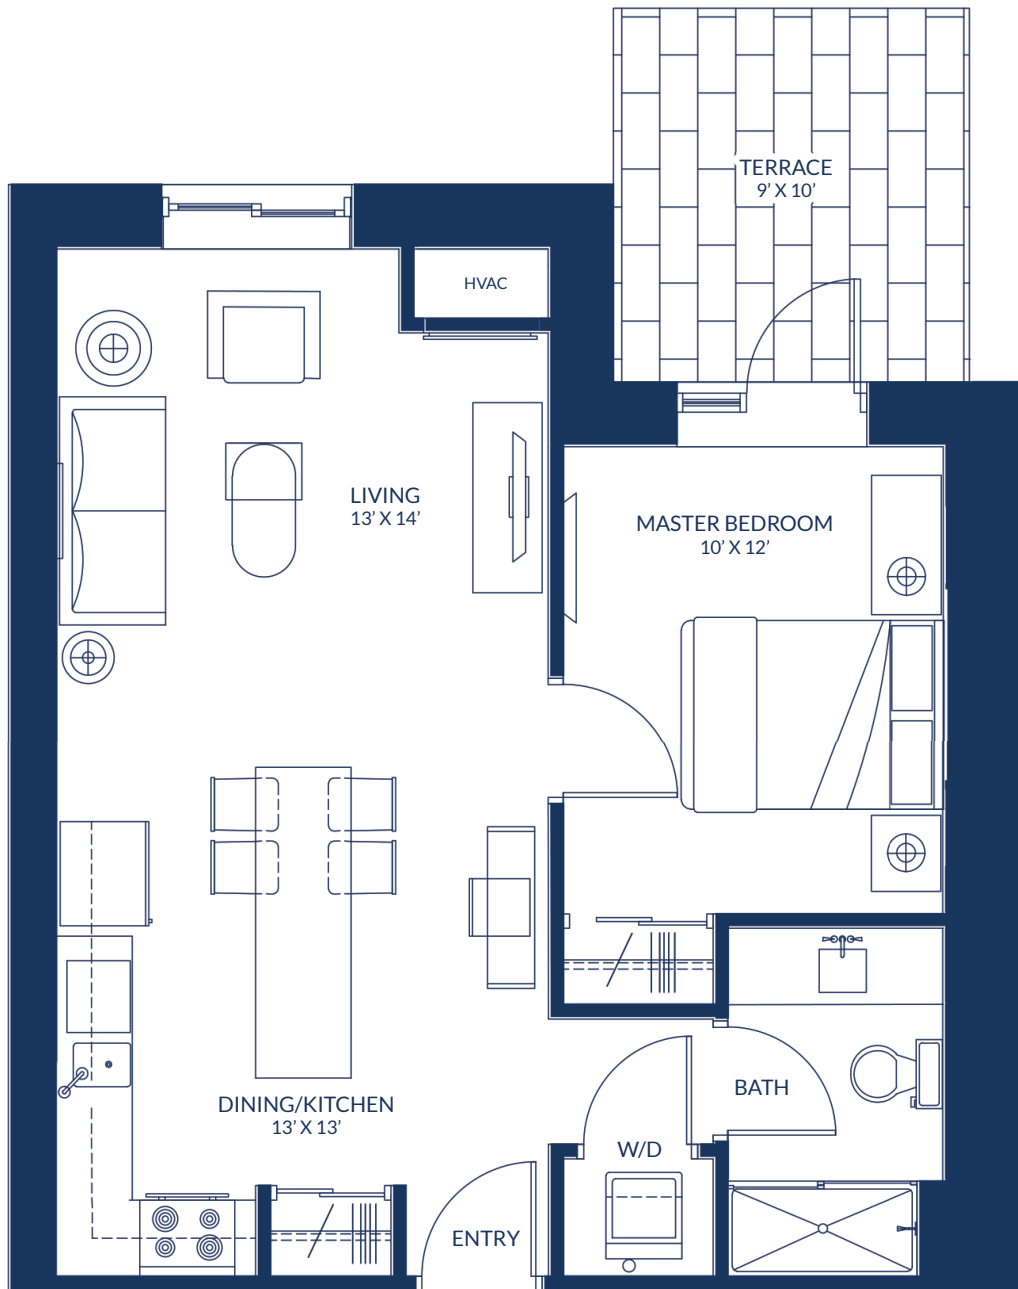

Residences

AT KANATA LAKES

www.kanatalakesresidences.com
613.266.4261