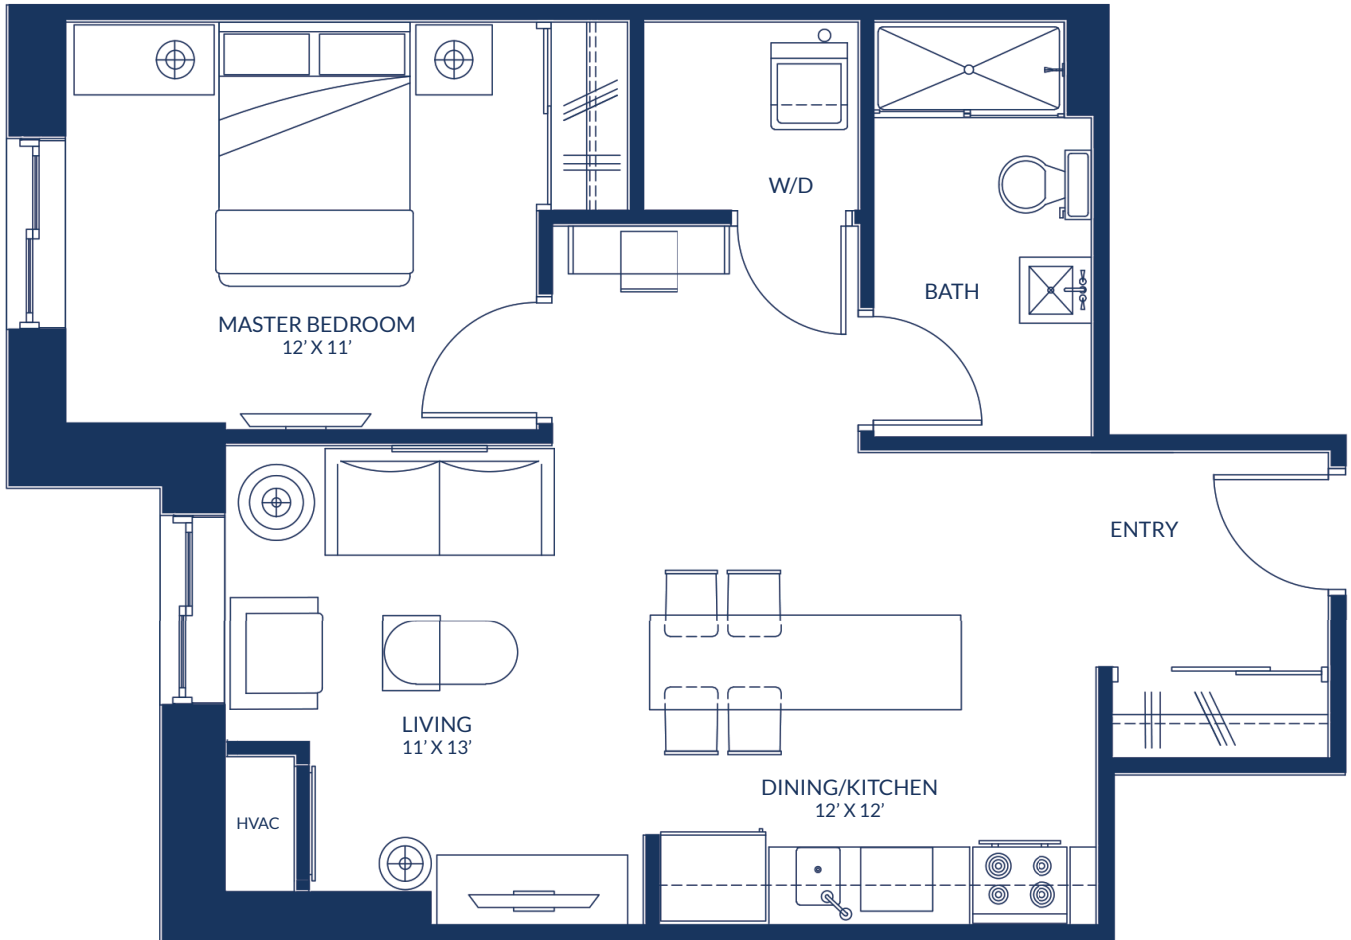

Saffron

One Bedroom
744 sq/ft

Residences

AT KANATA LAKES

www.kanatalakesresidences.com
613.266.4261

1110

Violette

C bY Bedroom
700 sq/ft